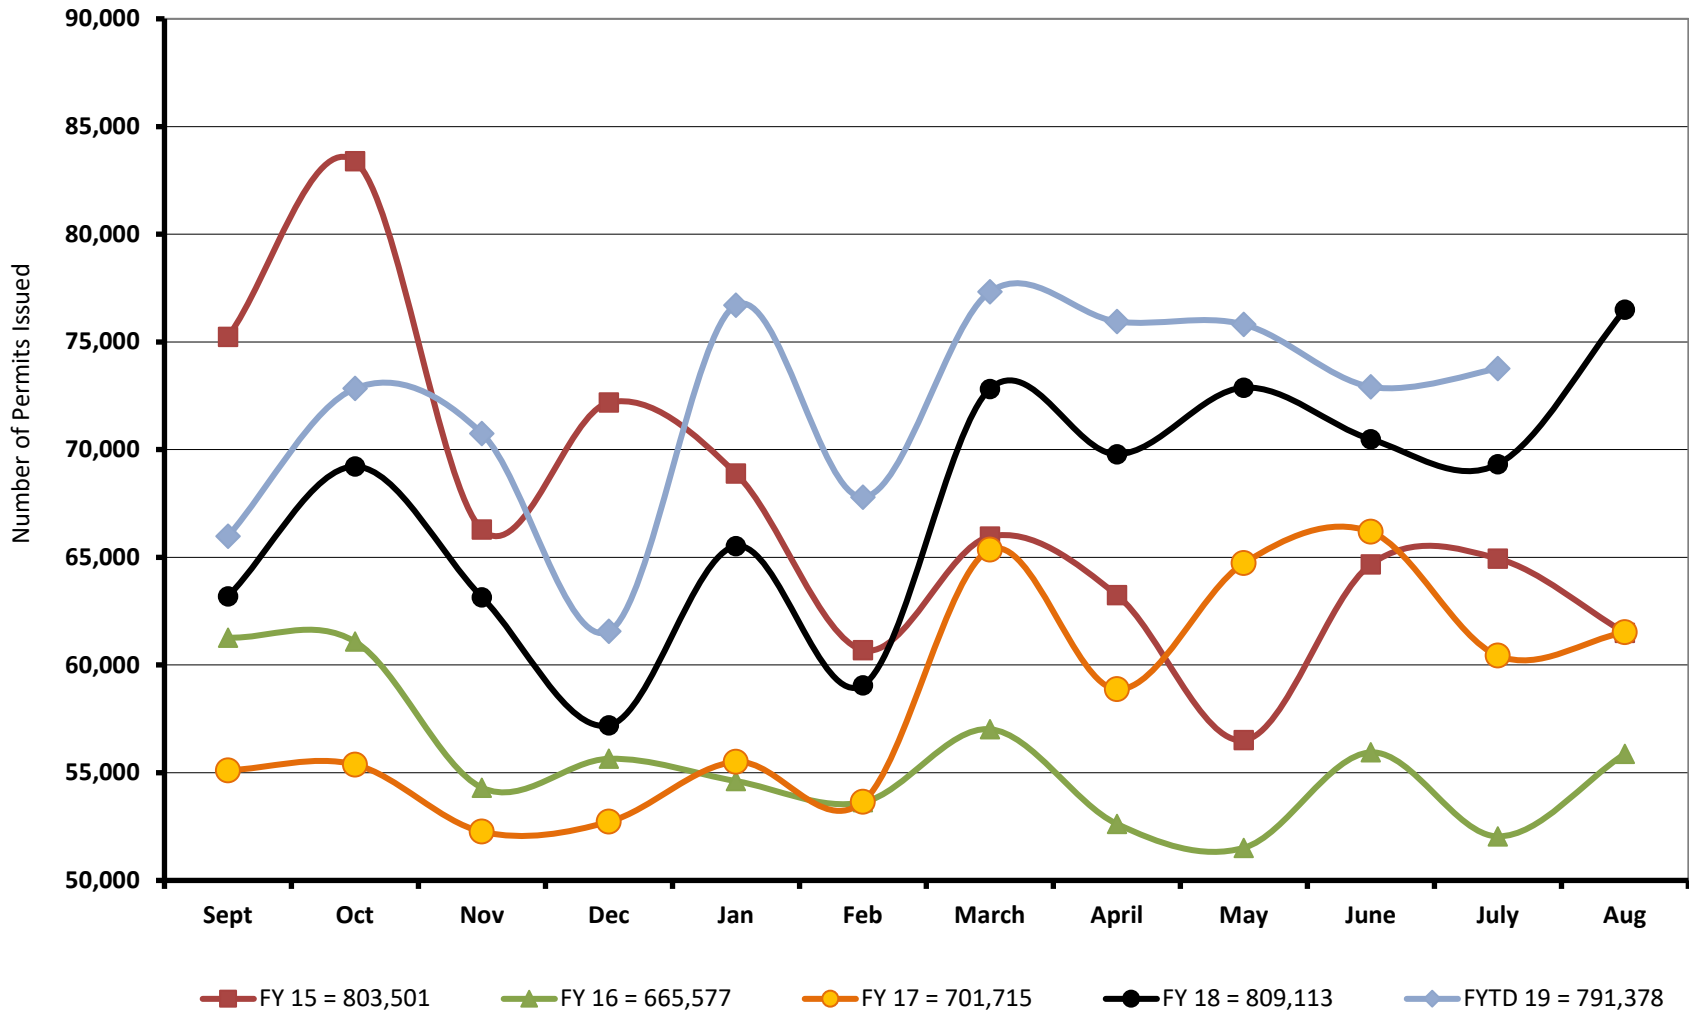

Motor Carrier Division Oversize/Overweight Permits Monthly Issuance FY 15 - FYTD 19

Data obtained from TxPROS Reporting

TxDMV 2019