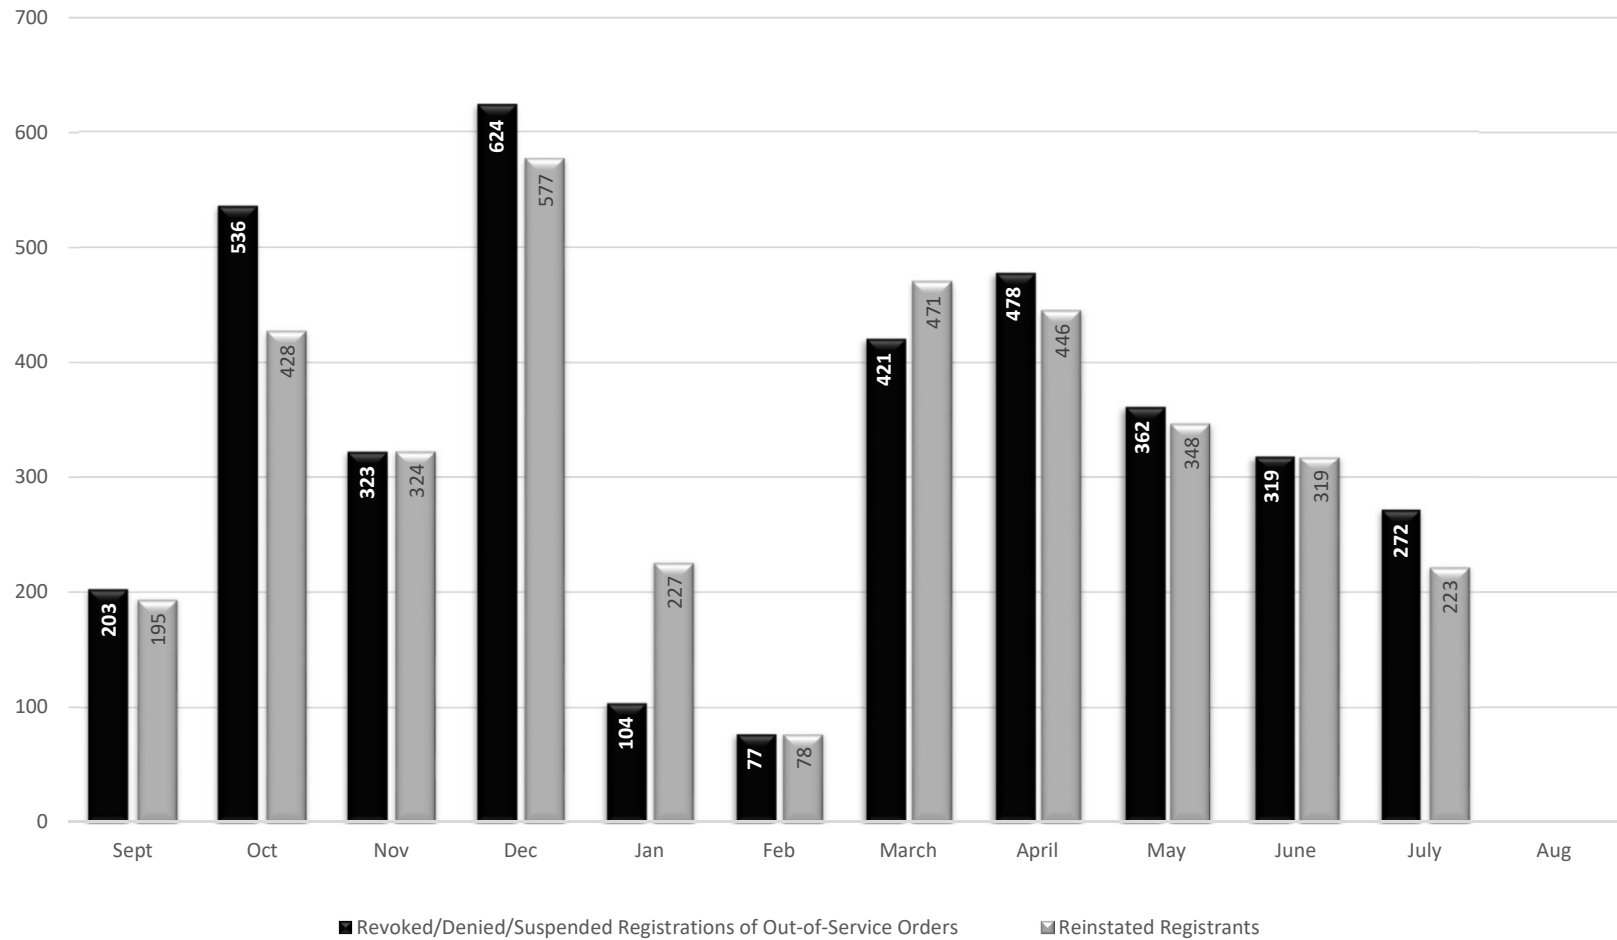

## PRISM Revoked/Denied/Suspended Registrations of Out-of-Service Orders and Reinstated Registrants FYTD 19

Data generated by census and target files obtained from CFS

TxDMV 2019