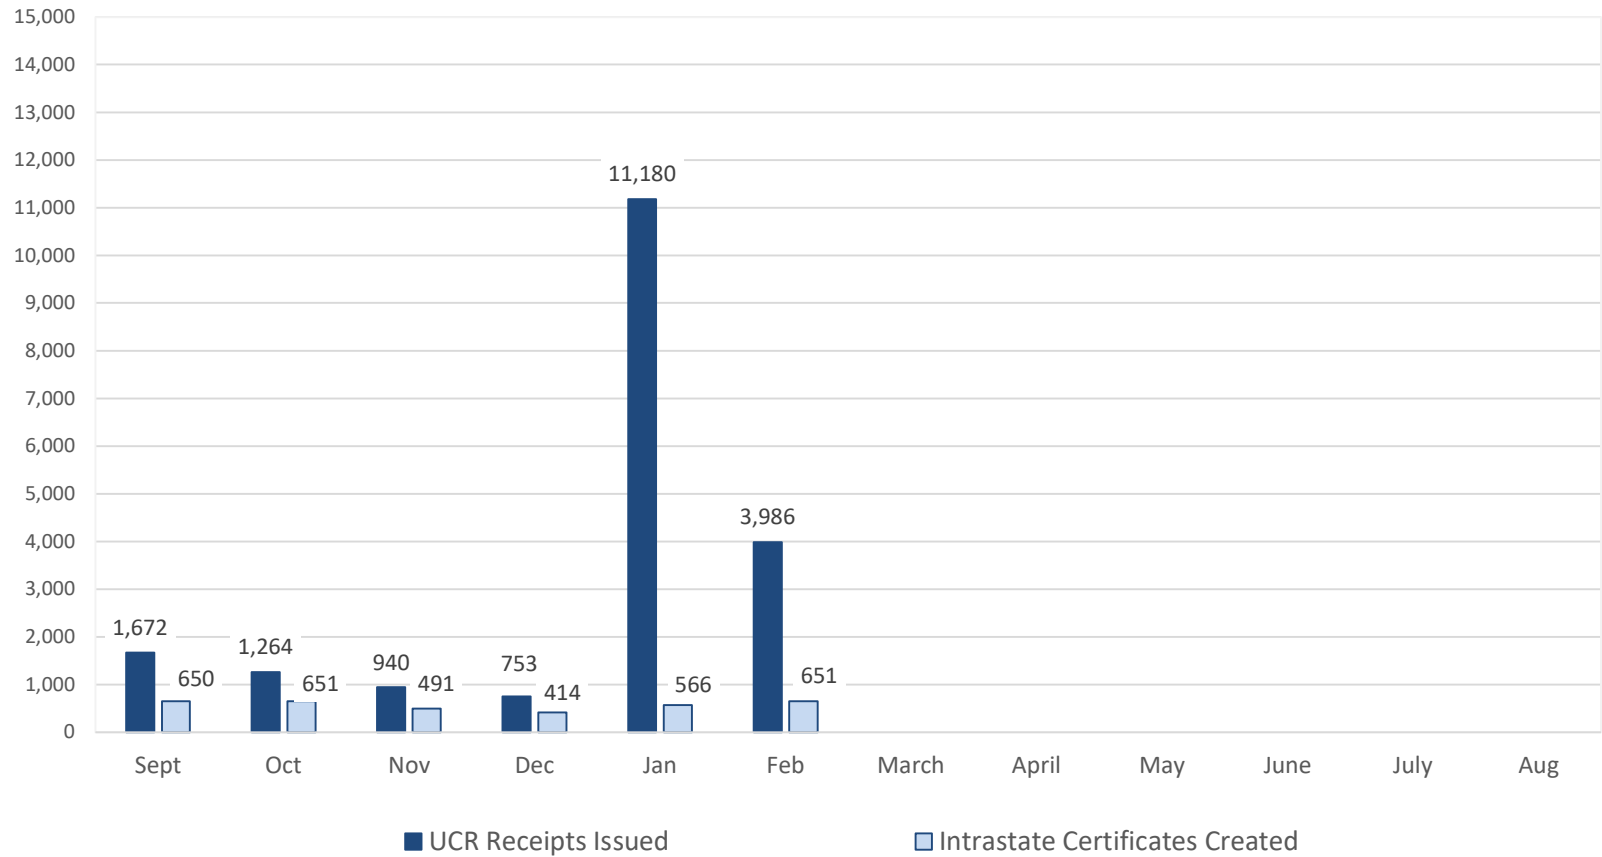

Intrastate Certificates Created and UCR Receipts Issued Per Month FYTD 24

Data is obtained from the National UCR Online System and MCCA

TxDMV 2024