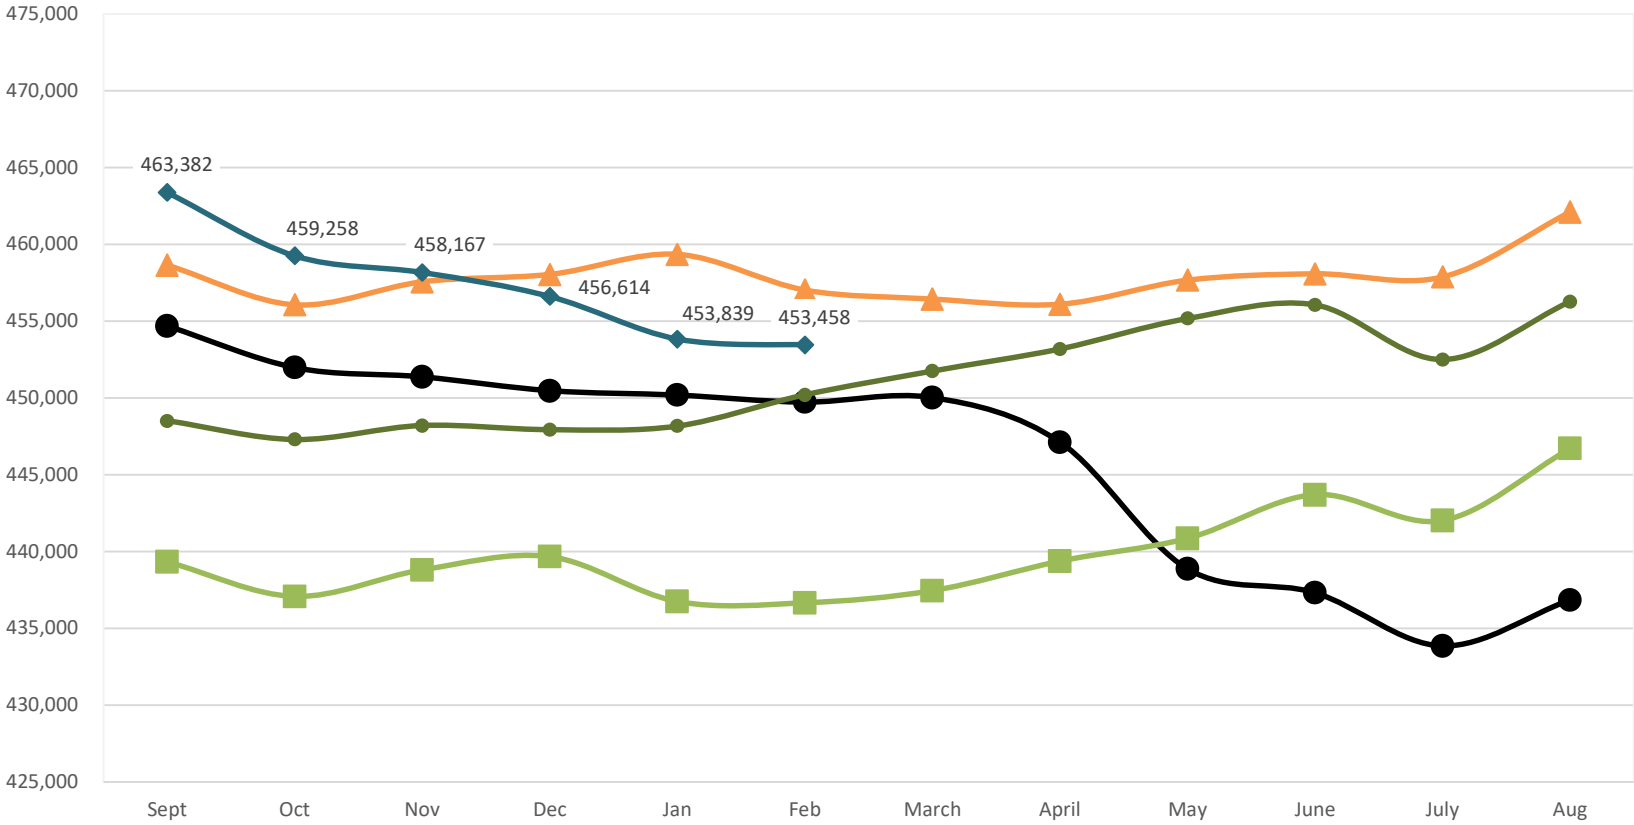

Cumulative Number of Active Intrastate Vehicles in Texas FY 20 - FYTD 24

Data obtained from MCCS

TxDMV 2024