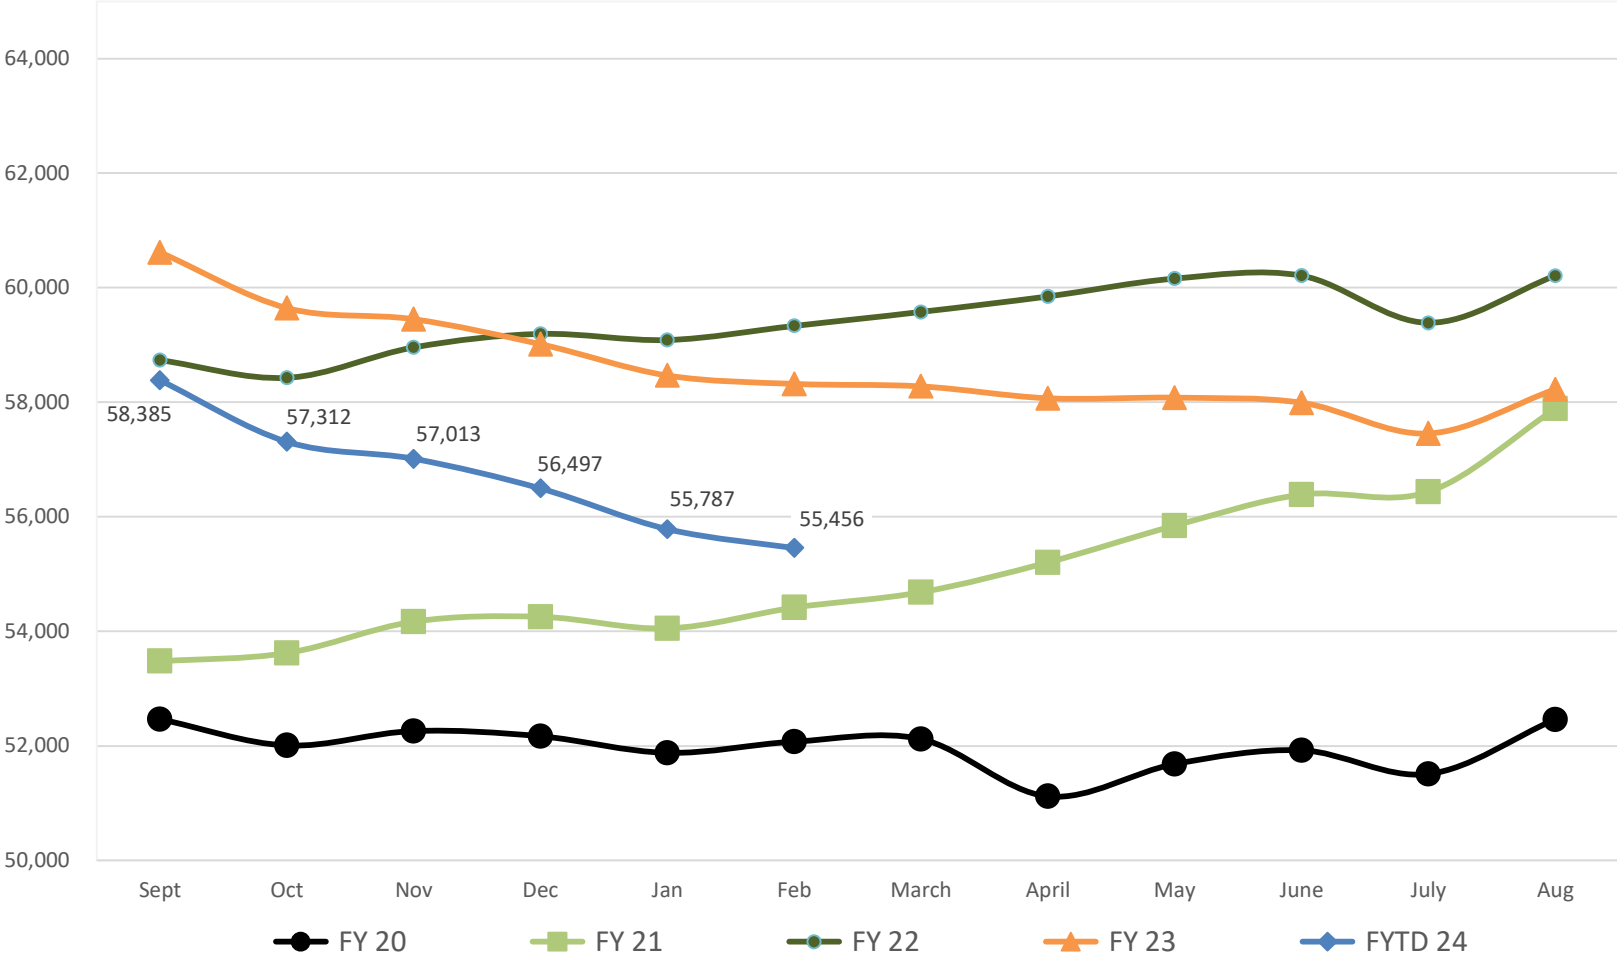

Cumulative Number of Active Intrastate Carriers in Texas FY 20 - FYTD 24

Data is obtained from the National UCR Online System and MCCS

TxDMV 2024