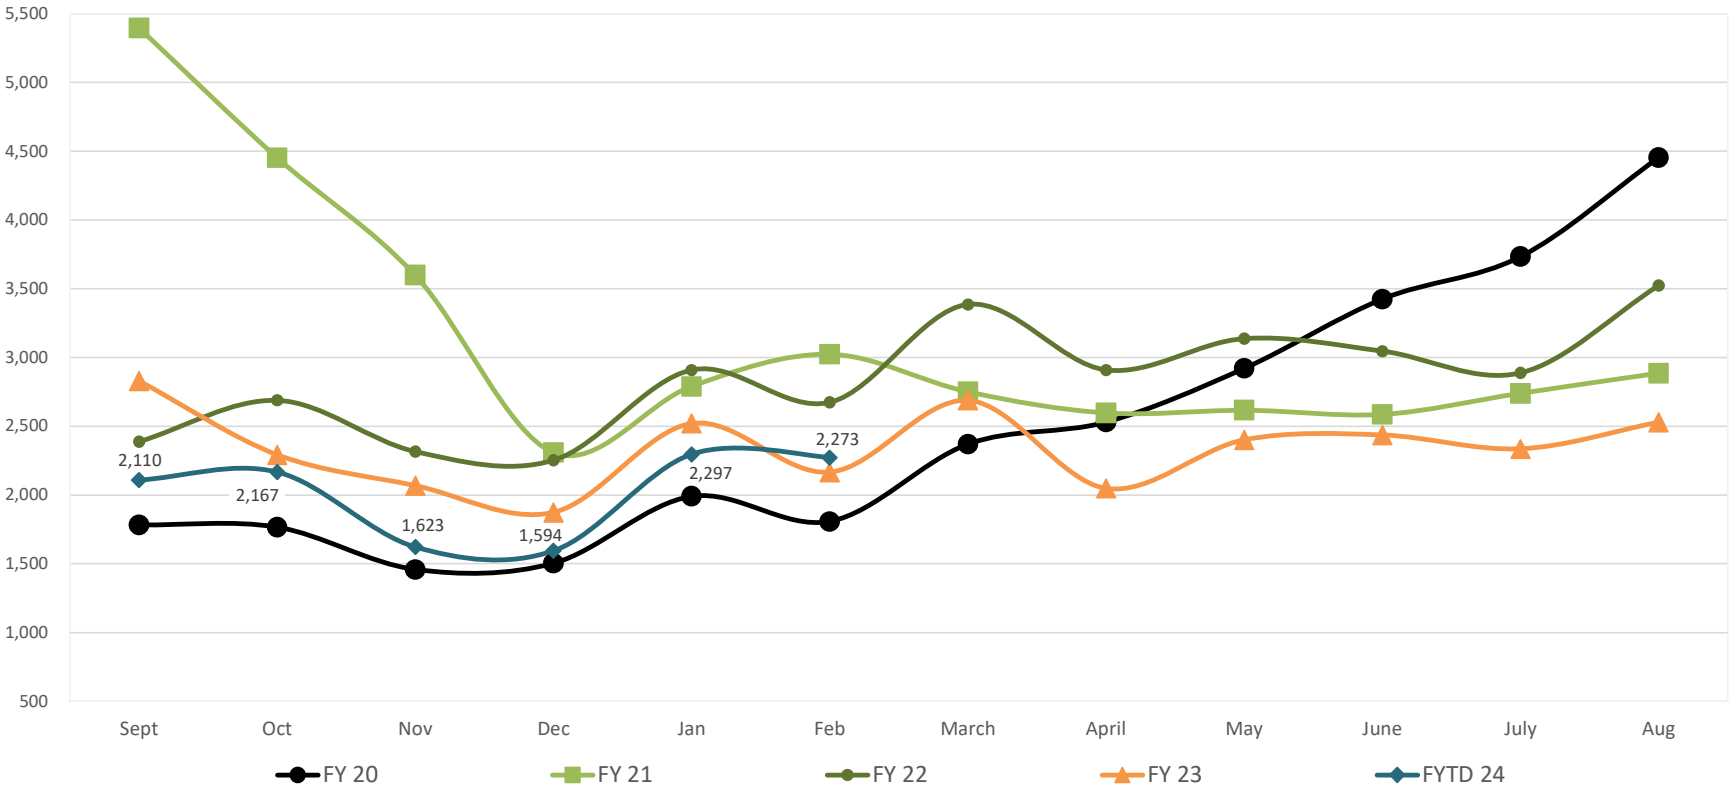

Commercial Fleet Services Phone Calls Handled FY 20 - FY 24

Data obtained from Symposium Calls Answered report

TxDMV 2024