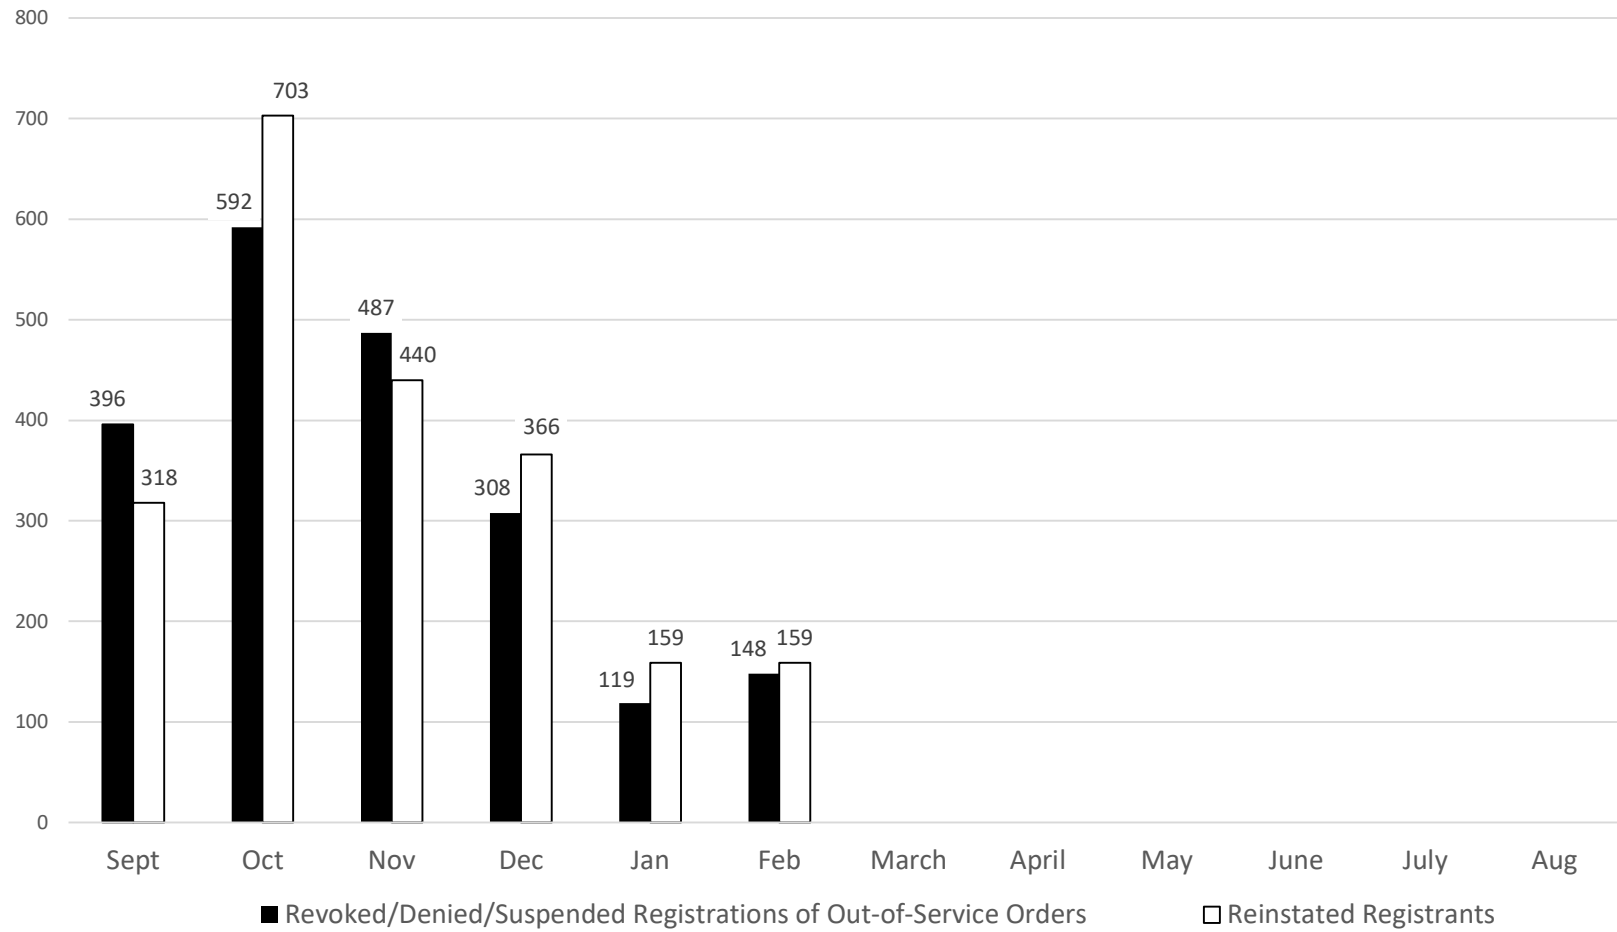

PRISM Revoked/Denied/Suspended Registrations of Out-of-Service Orders and Reinstated Registrants FYTD 24

Data generated by census and target files obtained from CFS

TxDMV 2024