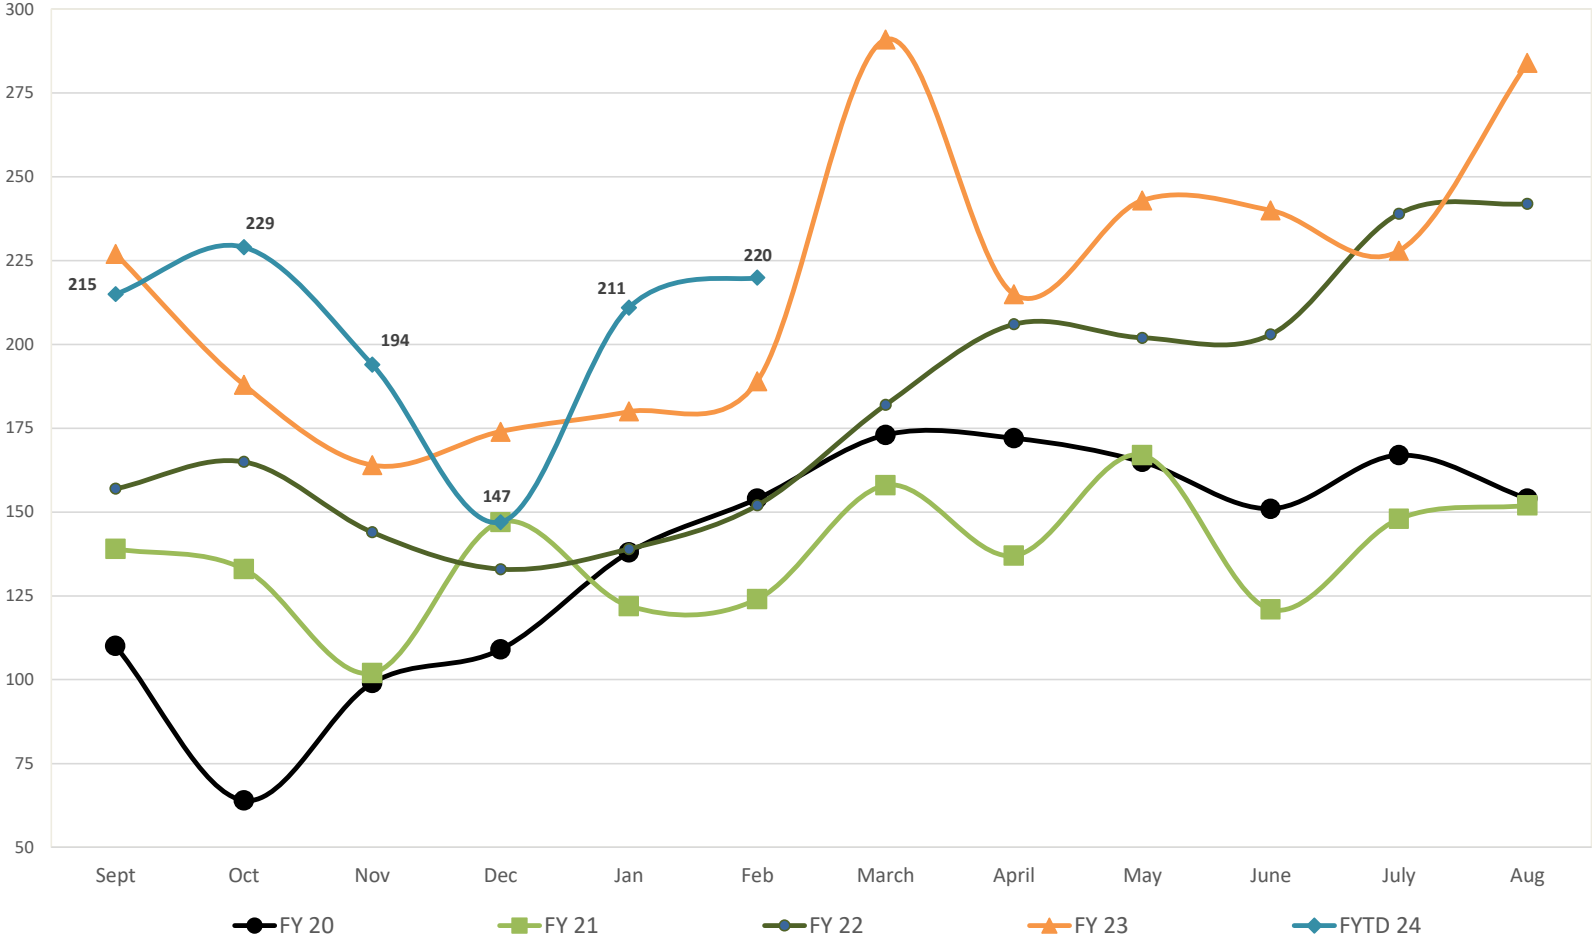

Apportioned Registration Renewal Applications FY 20 - FYTD 24

Data generated by Explore and obtained through CFS

TxDMV 2024