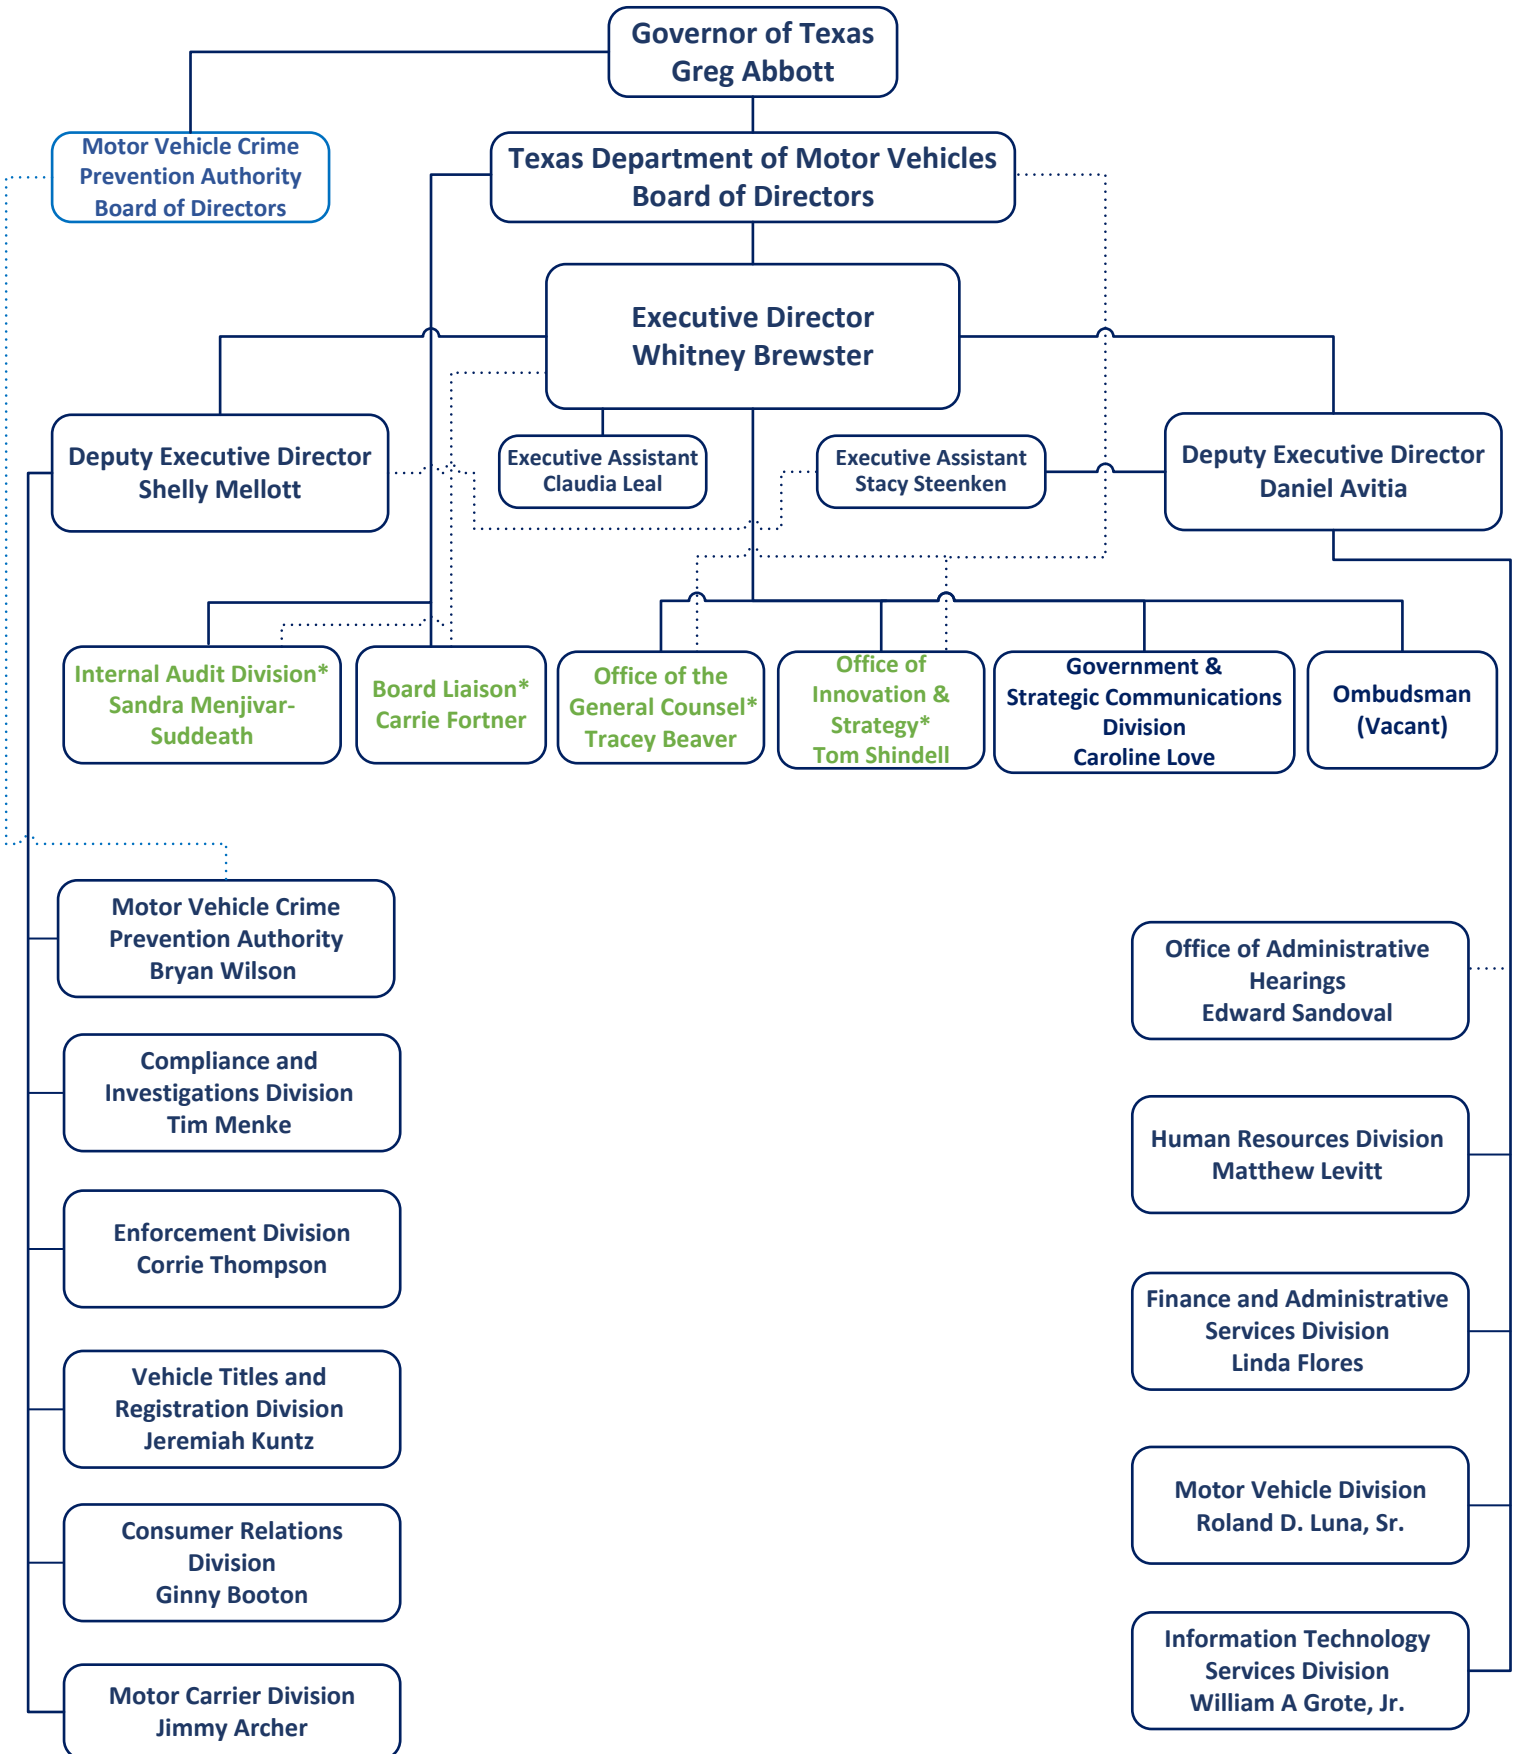

### Texas Department of Motor Vehicles Organization Chart

\*Position has dual reporting to TxDMV Board of Directors and Executive Director