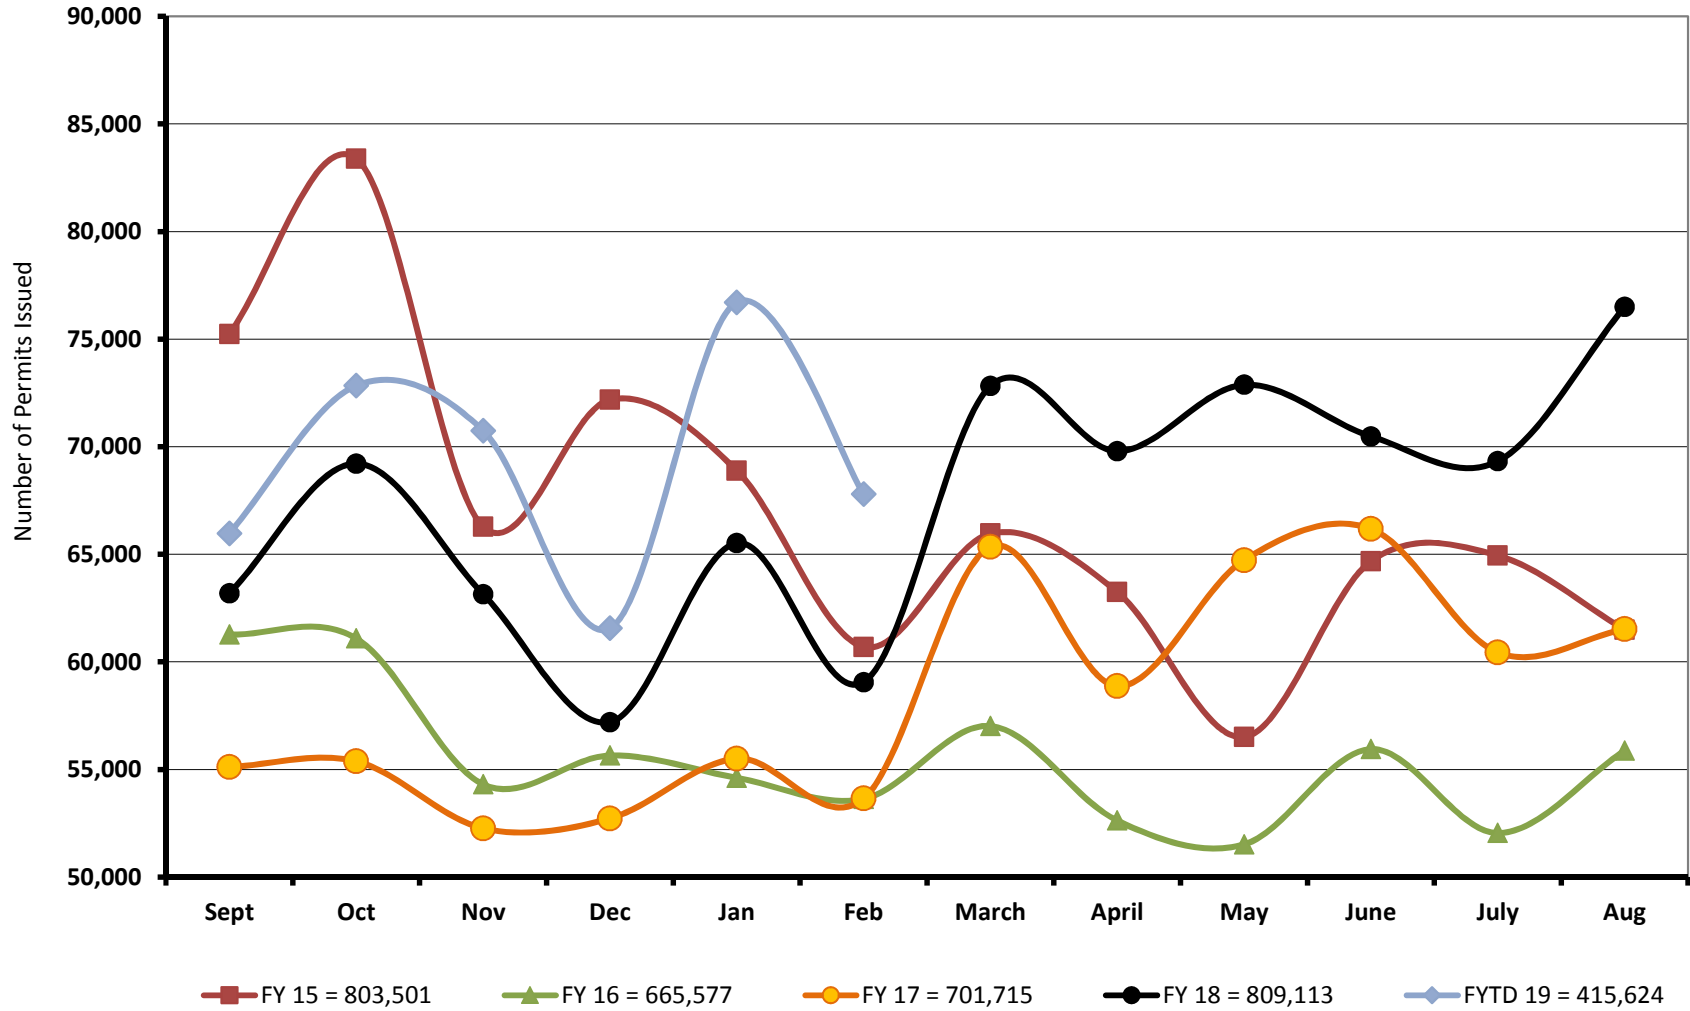

# Motor Carrier Division Oversize/Overweight Permits Monthly Issuance FY 15 - FYTD 19

Data obtained from TxPROS Reporting

TxDMV 2019