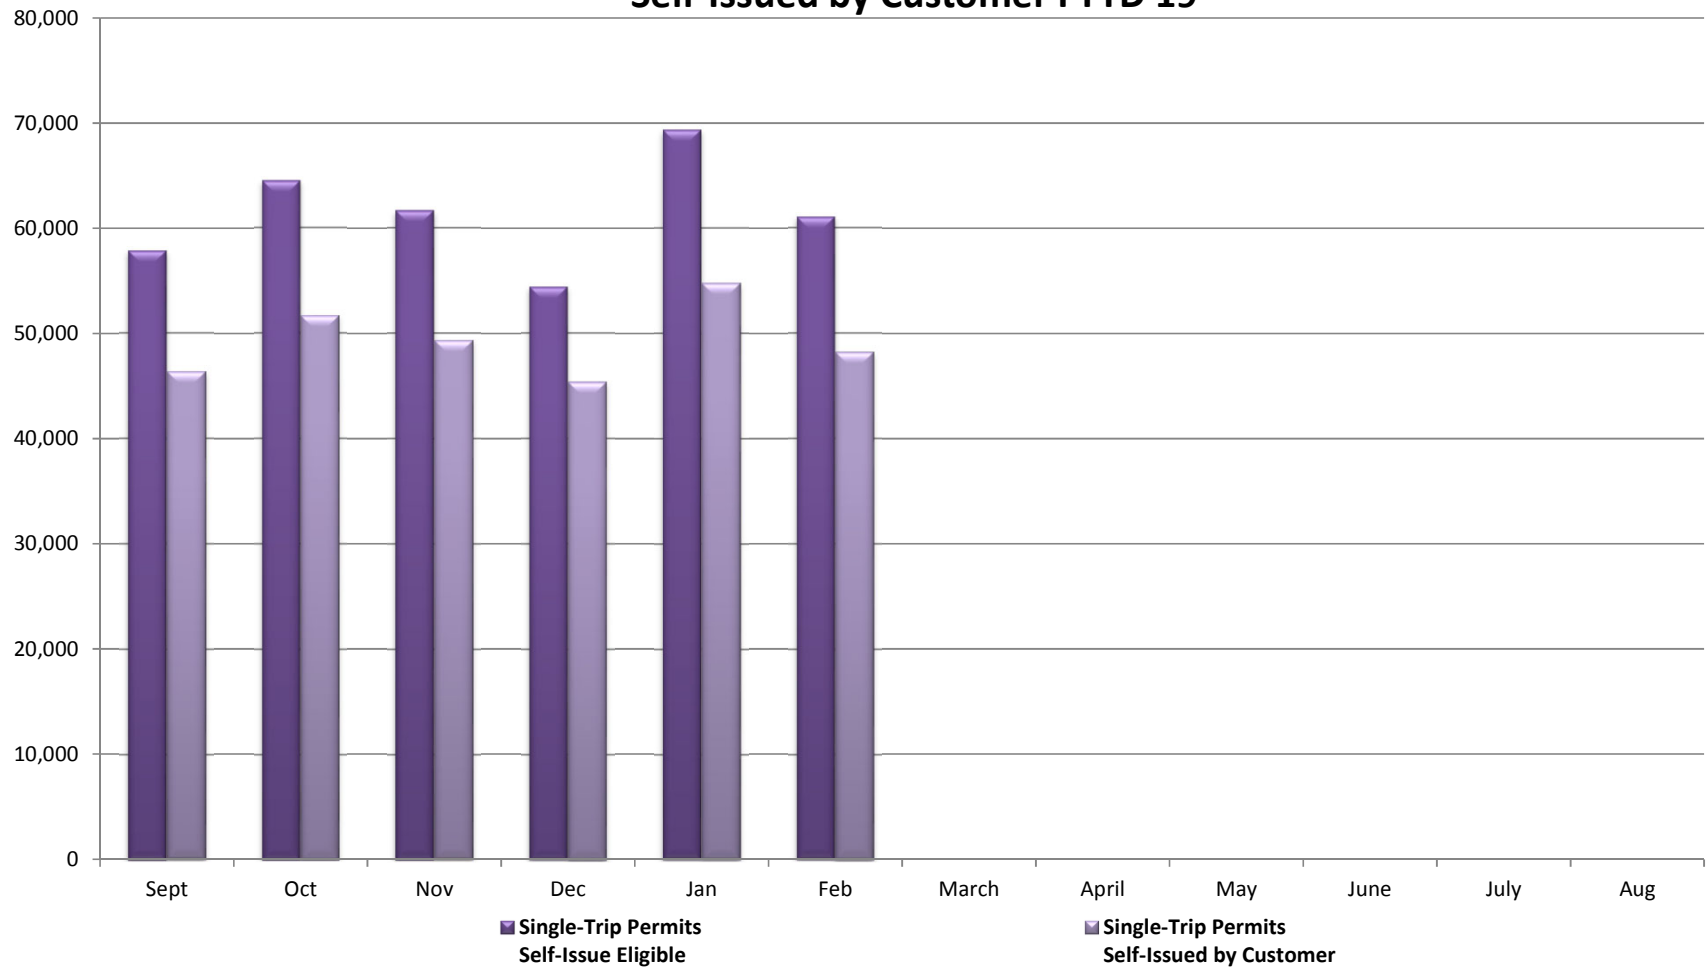

Oversize/Overweight Permits Self-Issue Eligible and Self-Issued by Customer FYTD 19

Data obtained from TxPROS

TxDMV 2019