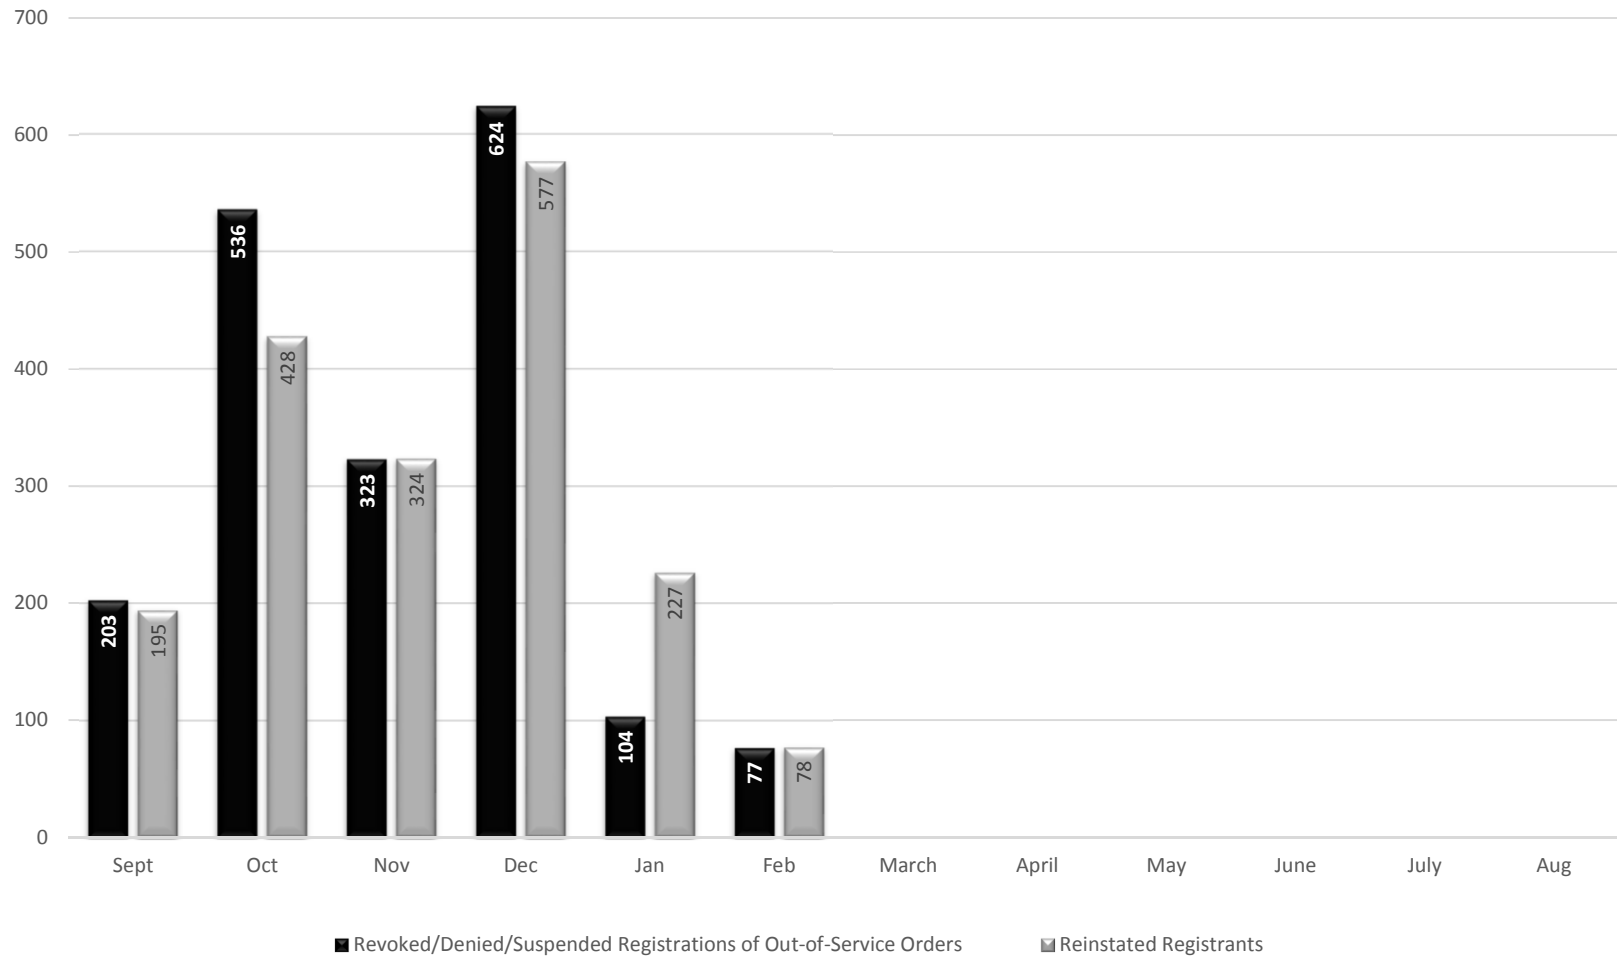

PRISM Revoked/Denied/Suspended Registrations of Out-of-Service Orders and Reinstated Registrants FYTD 19

Data generated by census and target files obtained from CFS

TxDMV 2019