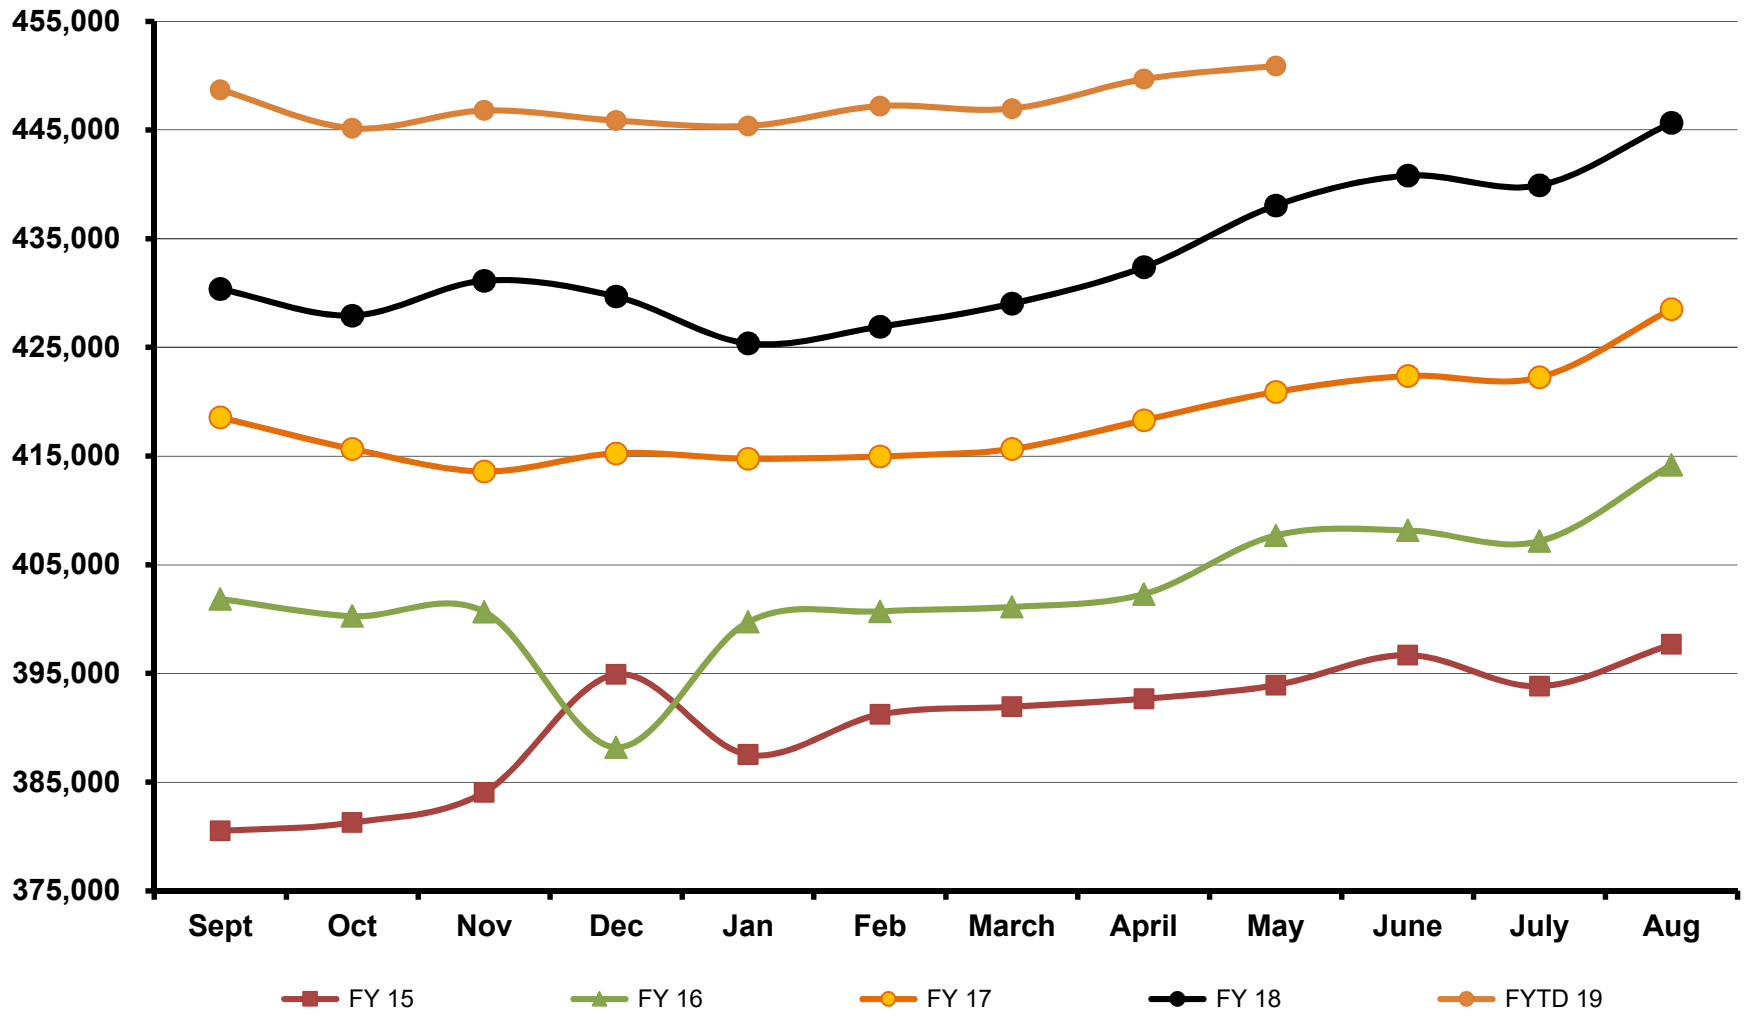

Cumulative Number of Active Intrastate Vehicles in Texas FY15 - FYTD 19

Data obtained from MCCS

TxDMV 2019