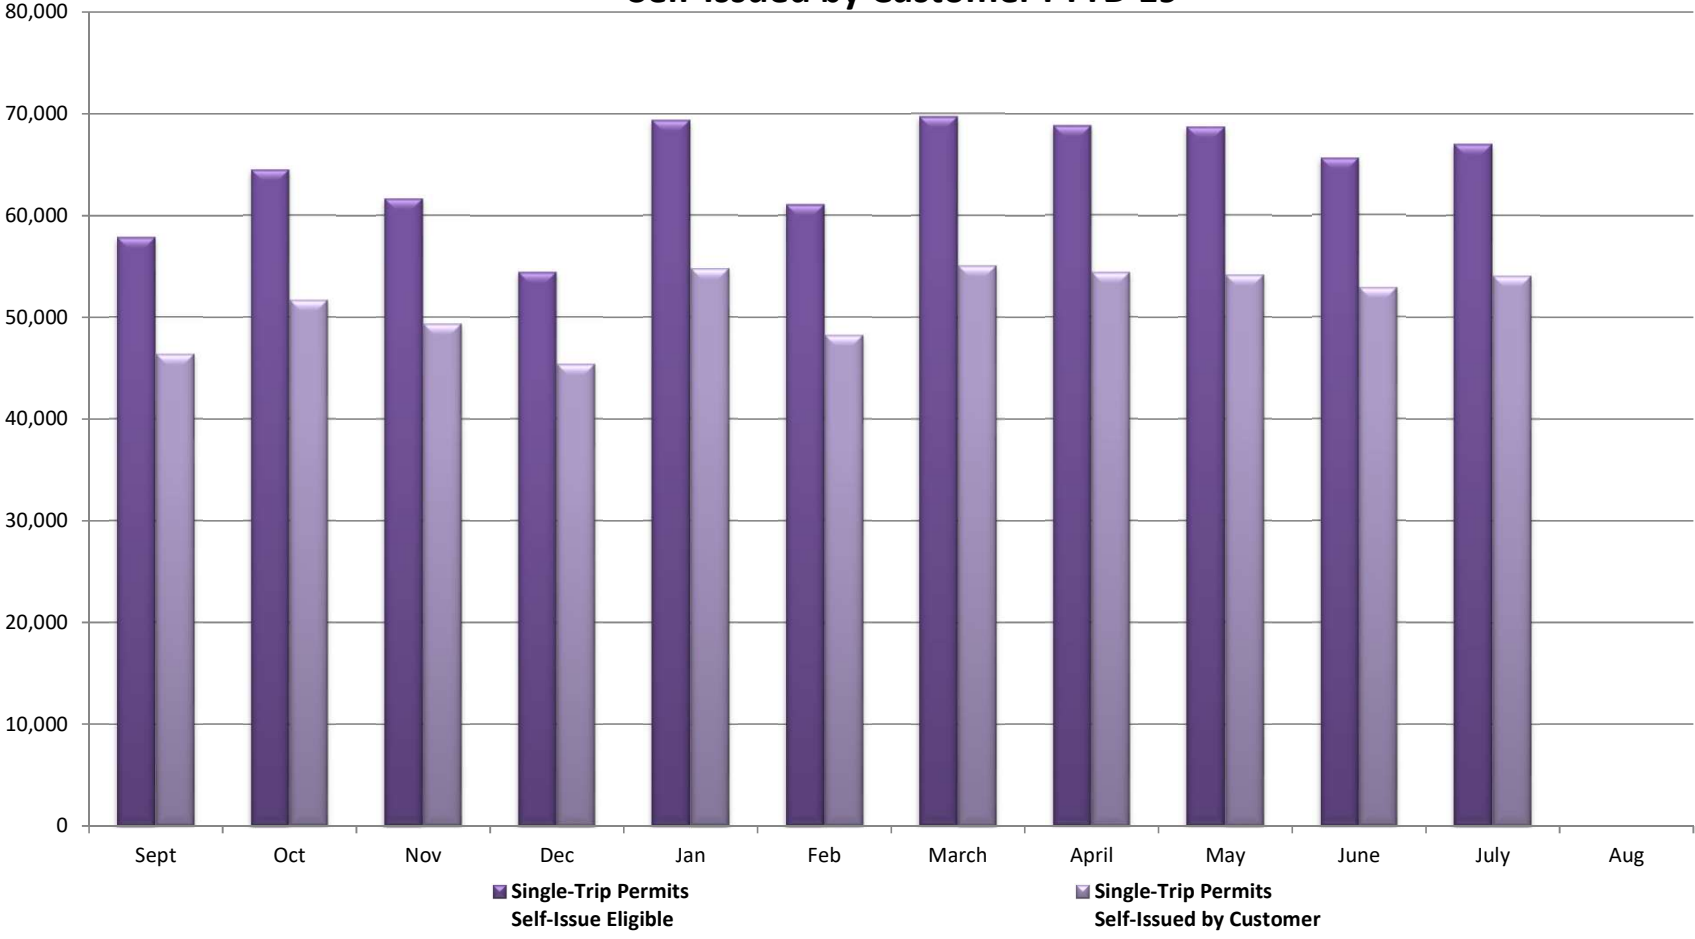

Oversize/Overweight Permits Self-Issue Eligible and Self-Issued by Customer FYTD 19

Data obtained from TxPROS

TxDMV 2019