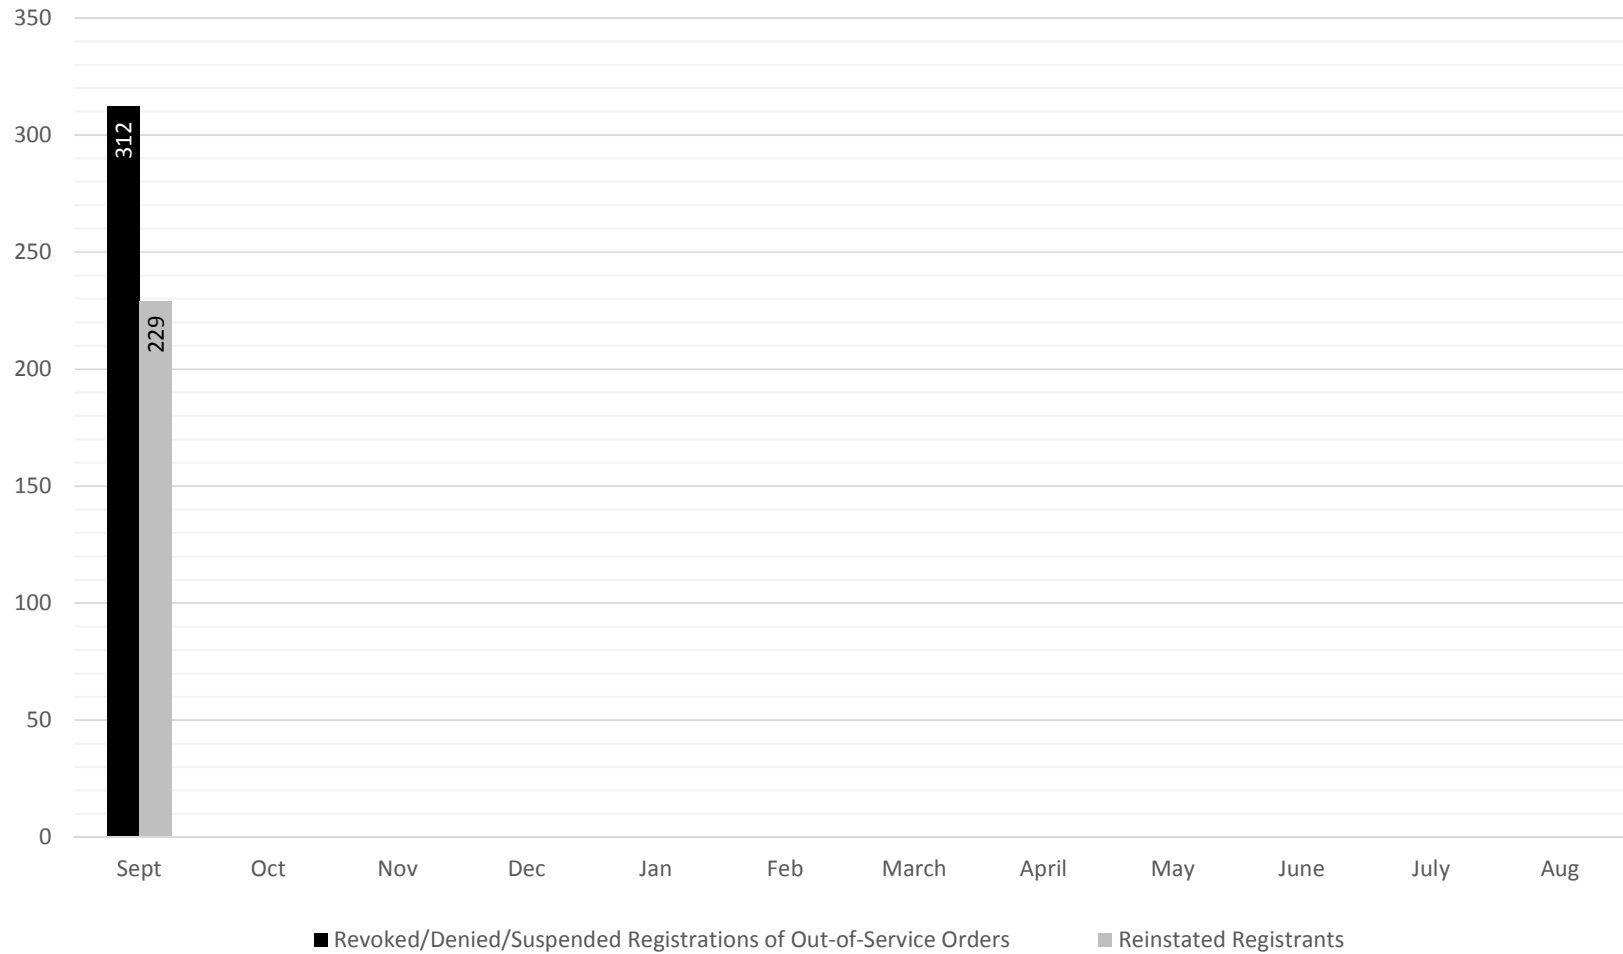

## PRISM Revoked/Denied/Suspended Registrations of Out-of-Service Orders and Reinstated Registrants FYTD 18

Data generated by census and target files obtained from CFS

TxDMV 2017