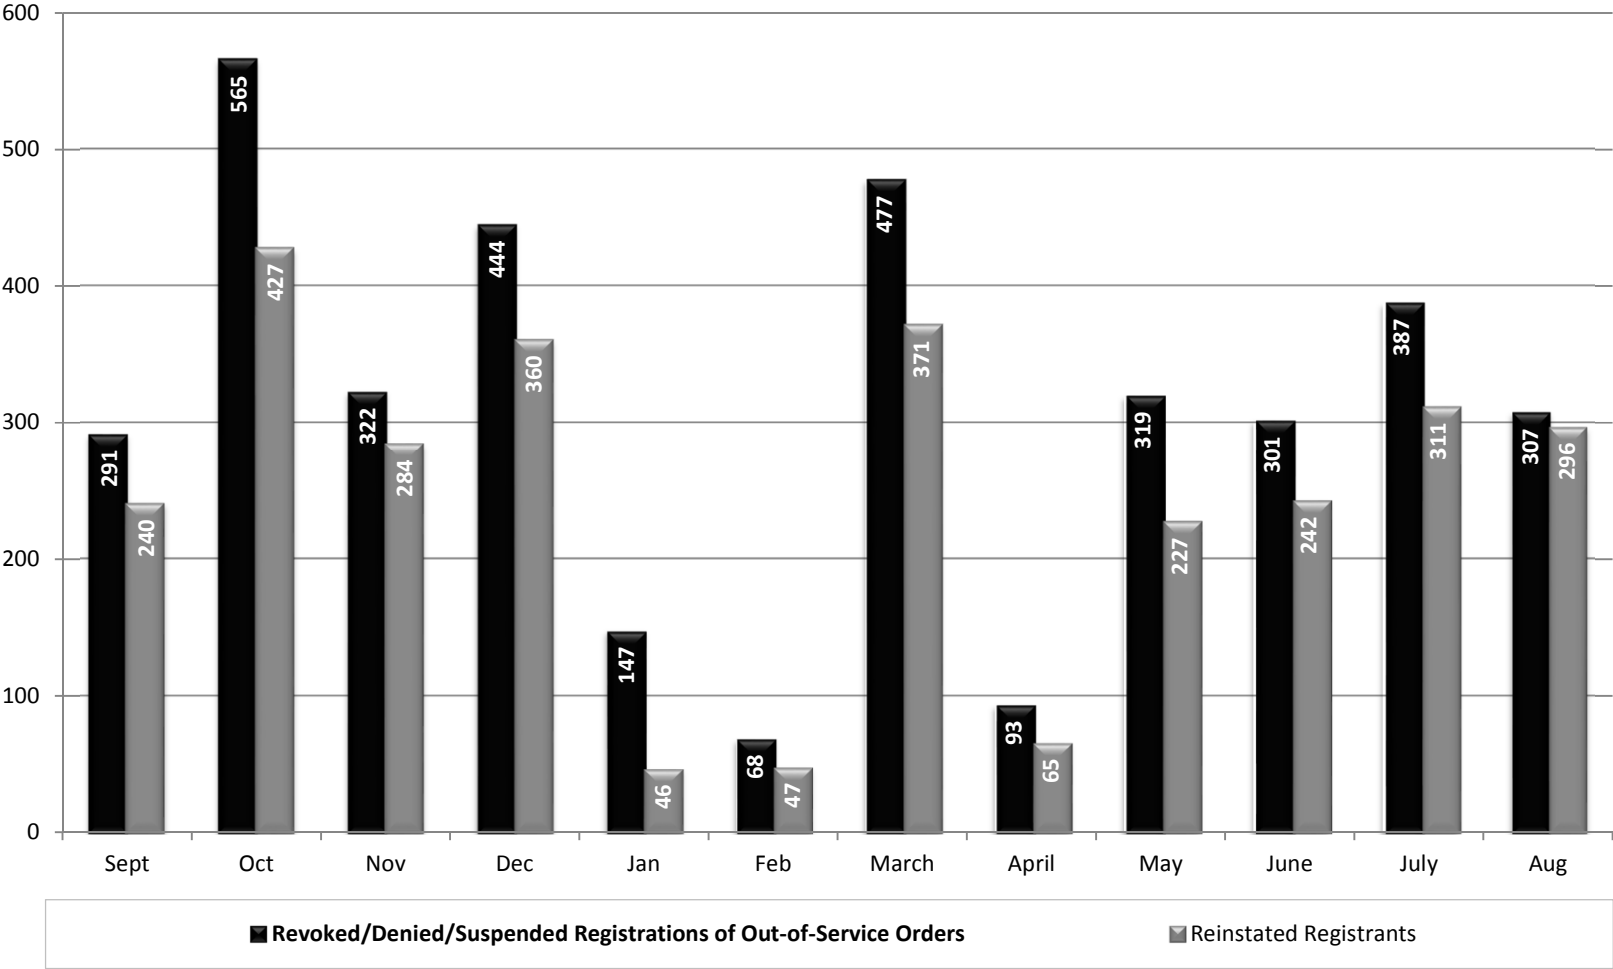

PRISM Revoked/Denied/Suspended Registrations of Out-of-Service Orders and Reinstated Registrants FY 17

Data generated by census and target files obtained from CFS